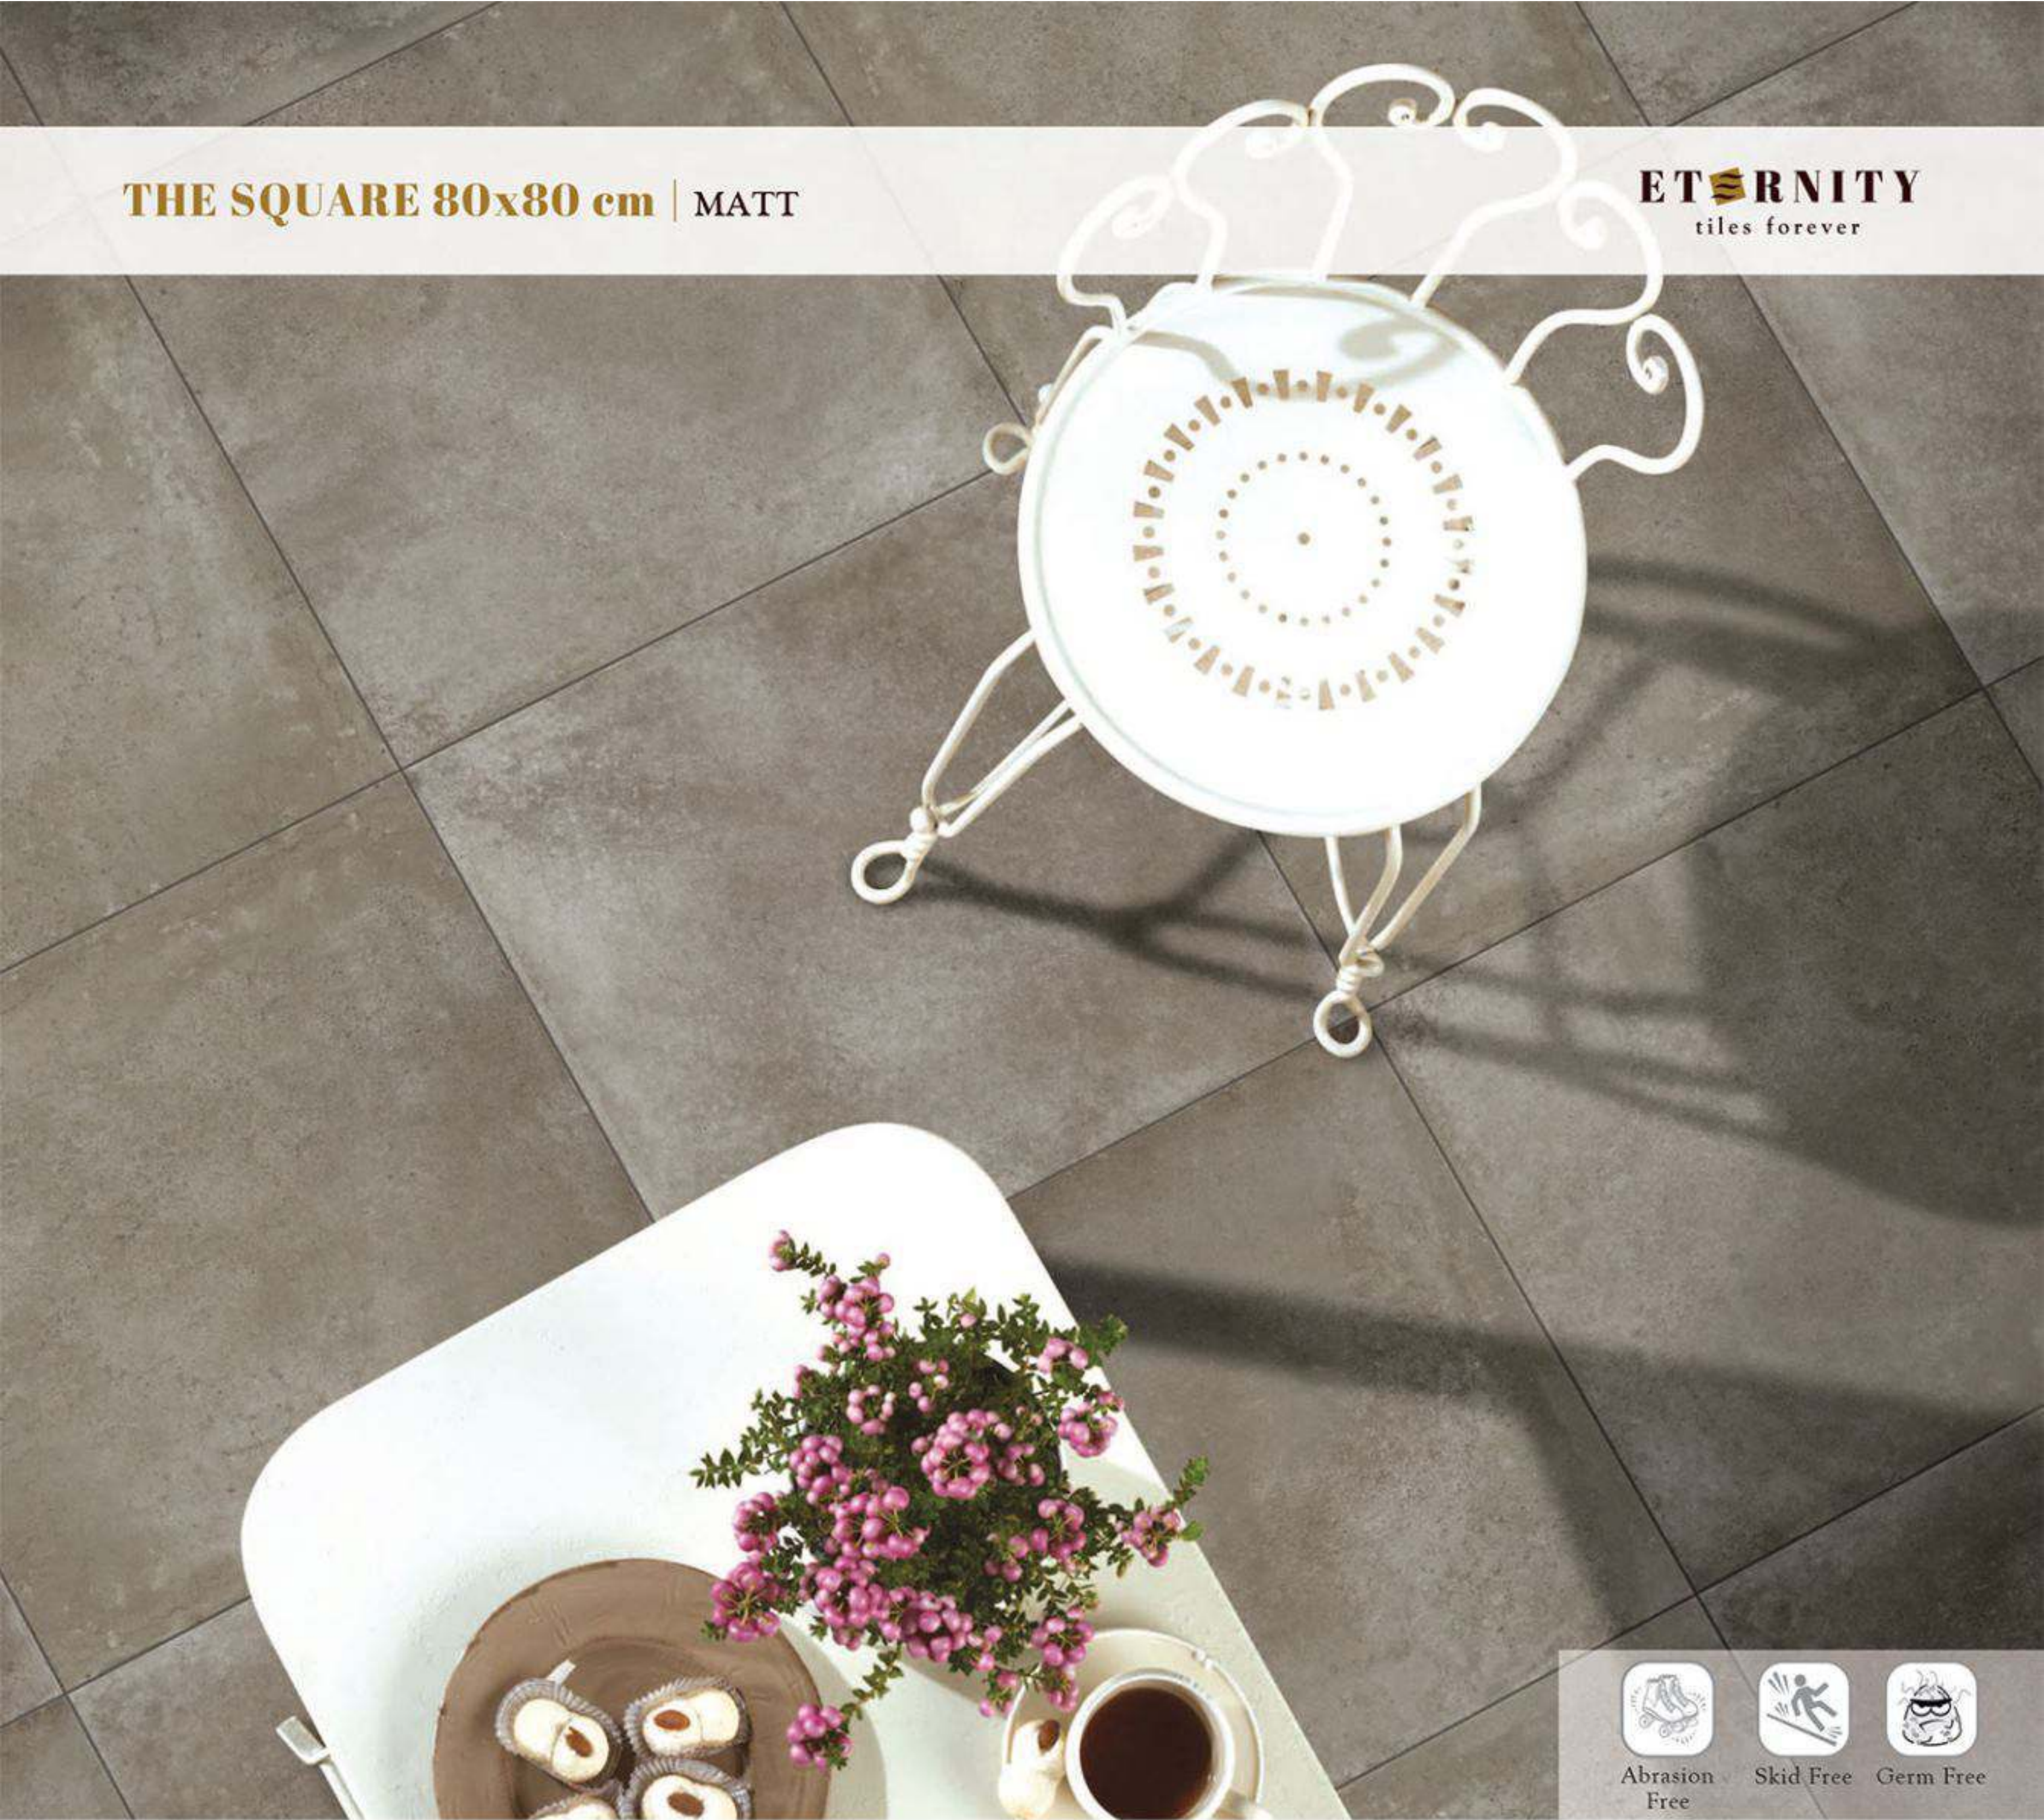

THE SQUARE 80x80 cm | MATT

ETERNITY
tiles forever

Abrasion Free

Skid Free

Germ Free